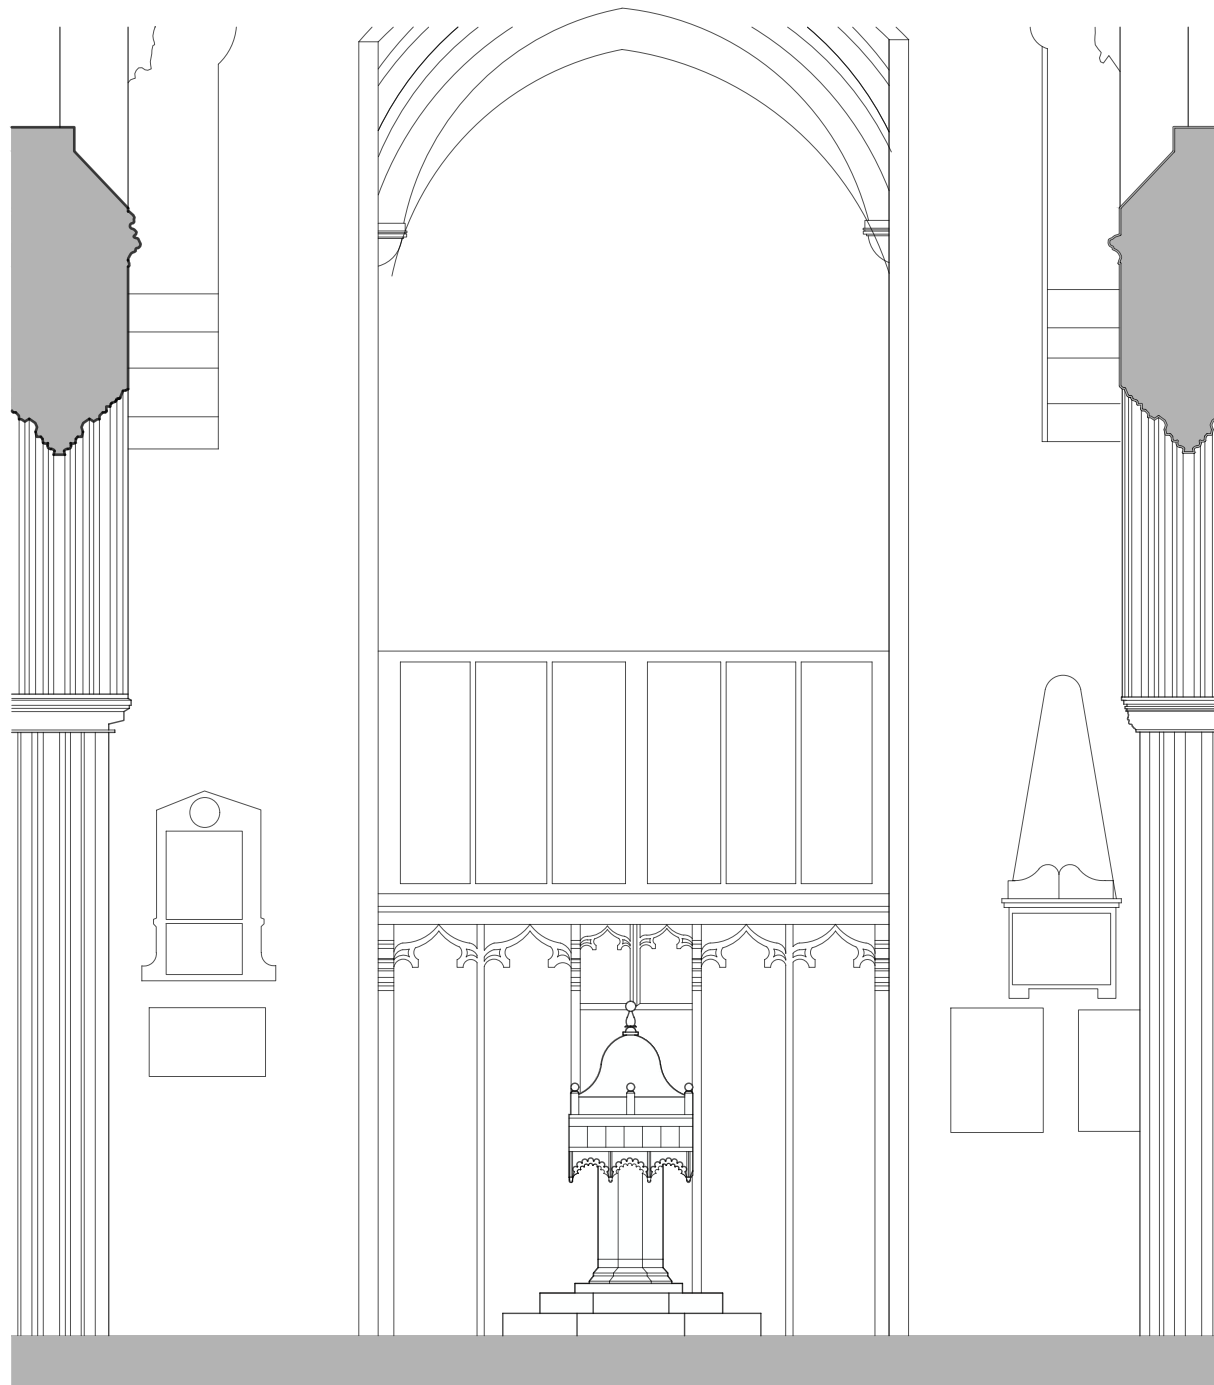

Font Plan | As Existing

Font South Elevation | As Existing

South West View

North View

West View

East Elevation

© This Drawing is the copyright of benjamin + beauchamp architects ltd.  
 All dimensions to be checked on site by contractor and not scaled from this drawing.  
 benjamin + beauchamp architects ltd accept no liability for any expense, loss or damage of whatsoever nature and however arising from any variation made to this drawing; or in the execution of the work to which it relates, which has not been referred to them and their approval obtained.  
 P:\Tiverton - St Peter - 0552\Drawings, Photos & Graphics\B2 Drawings\Drawing board\4.WORKING DRAWINGS\0552.WD.011 Existing Font.dwg

Revision	Date	Initials	Notes
Project			

**TIVERTON**  
**St Peter**

Title  
**Font | As Existing**

Stage  
**FOR APPROVAL**

**0<sup>2</sup>** benjamin + beauchamp  
 architecture design conservation  
 the borough studios, the borough,  
 wedmore, somerset BS28 4EB  
 T 01934 713313 F 01934 713314

Drawn By: MV Date: 02/01/20 Scale: 1:50  
 Drawing No. 0552.WD.011

www.benjamin-beauchamp.com